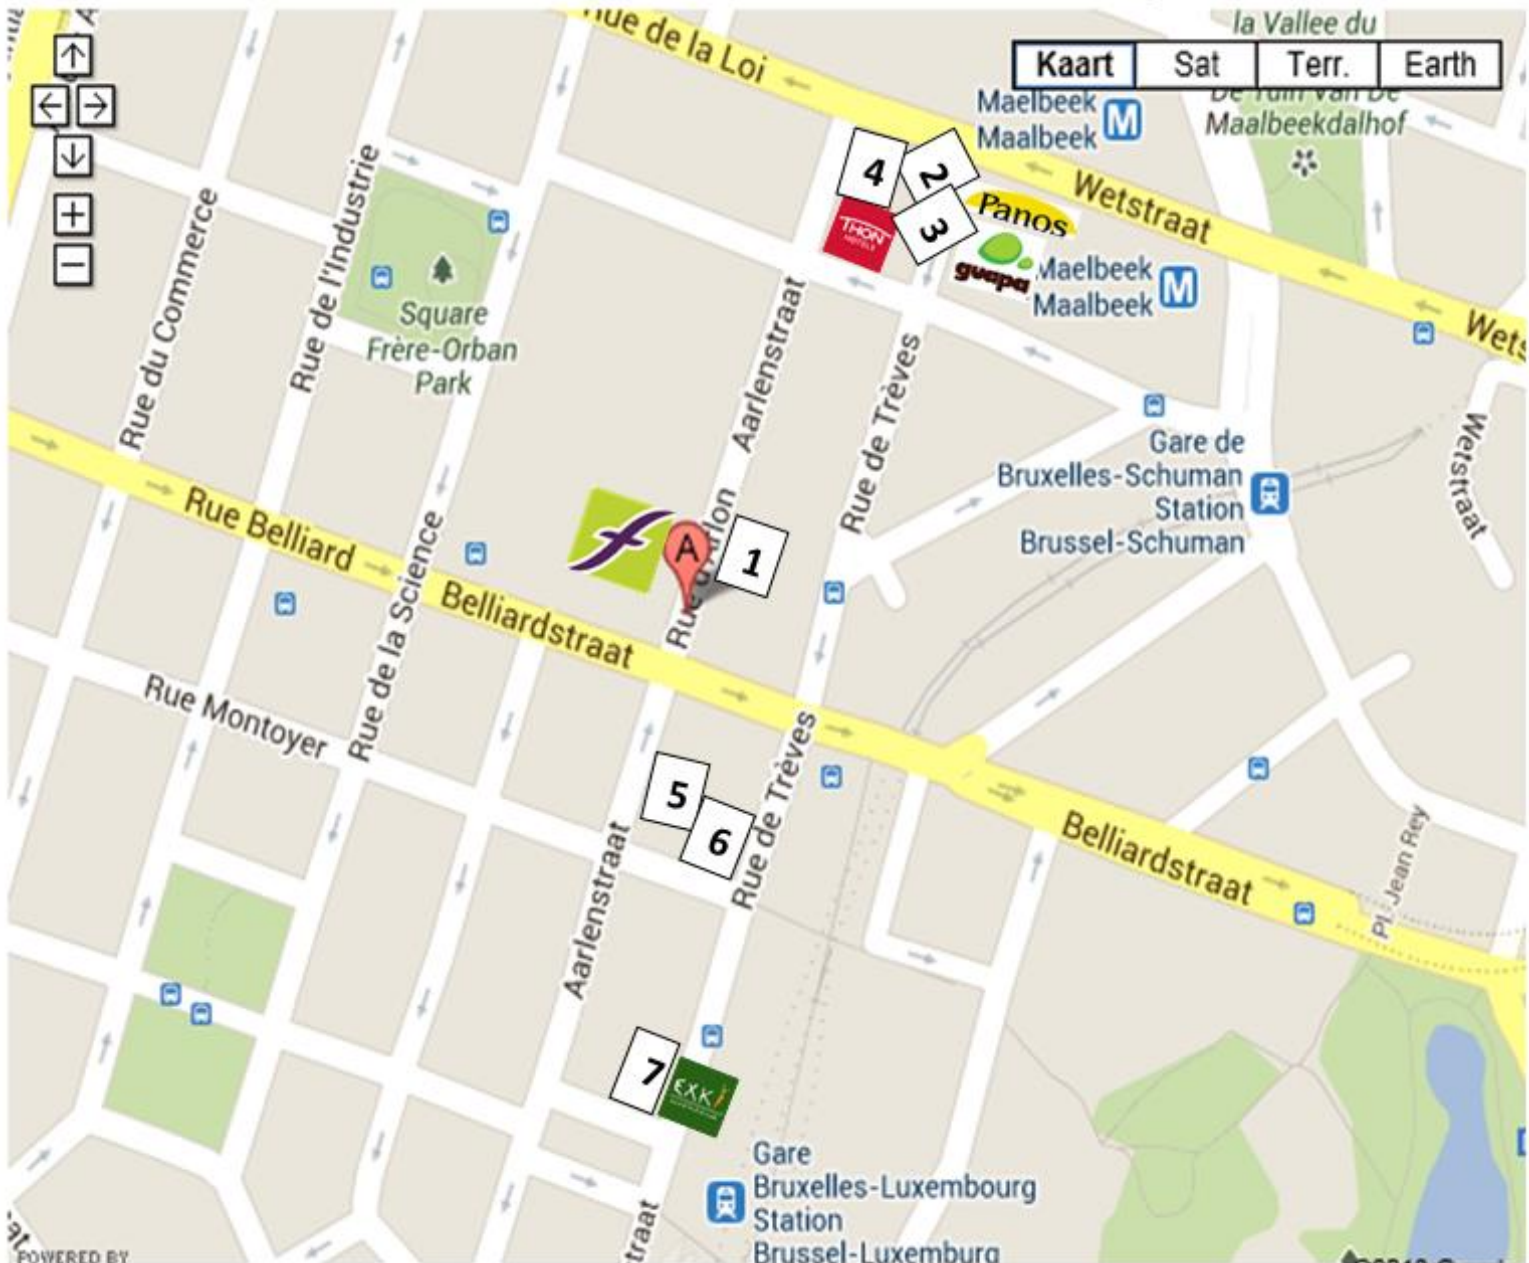

LOG-IN: Febelfin → **PASS: Brussels**

1. Sandwicherie **“Chez Audry”**

2. **PANOS**

3. Smoothies & healthy Food **“Guapa”**

4. Restaurant **Thon Hotel “TWELVE”**

5. Sandwicherie **“T Lunchke”**

6. Sandwicherie & Salades **“Chez Steve”**

7. EXKI